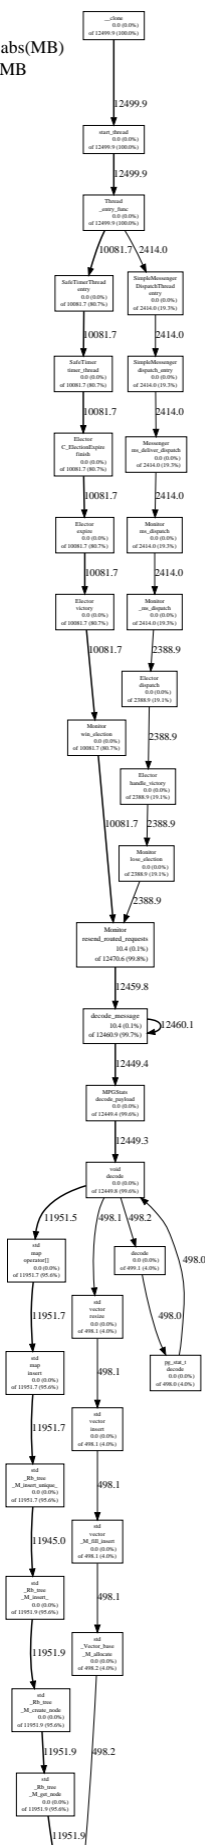

/l/tmp/build/ceph/src/cmon

Total MB: 12500.0

Focusing on: 12500.0

Dropped nodes with <= 62.5 abs(MB)

Dropped edges with <= 12.5 MB

__gnu_cxx
new_allocator
allocate
12452.9 (99.6%)